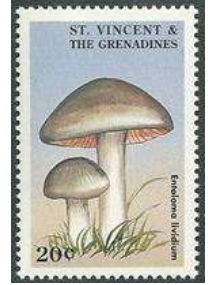

FUNGI

Editor

Dr. Paul A. Mistretta, BU1681

New Listings

Scott# Denom Common Name/Scientific Name Family Code
 [Ed. Note: Occasionally in this section and also in the Herpetology section, we will note a species that is known to be poisonous by marking it with a (☠) symbol. One should not infer that other species that are not so marked are non-poisonous or safe to handle/eat.]

SOLOMON ISLANDS

2016 September 1 (Mushrooms) (MS/4 & SS/1) (SLM16301a&b)

2096a	\$12	Bitter Bolete, <i>Tylopilus felleus</i>	Boletaceae	A
2096b	\$12	False Morel, <i>Gyromitra esculenta</i> (☠)	Discinaceae	A
2096c	\$12	Chanterelle or Girolle, <i>Cantharellus cibarius</i>	Cantharellaceae	A
2096d	\$12	Fly Agaric, <i>Amanita muscaria</i> (☠)	Amanitaceae	A
2118	SS \$25	Common Morel, <i>Morchella esculenta</i>	Morchellaceae	A
	Margin	UR: Portobello, <i>Agaricus bisporus</i>	Agaricaceae	Z
		LL: Jack-o'-lantern Mushroom, <i>Omphalotus olearius</i>	Marasmiaceae	Z

2016 December 12 (Mushrooms) (MS/4 & SS/1) (SLM16502ab)

2182a	\$12	Almost Bluish King Bolete, <i>Boletus subcaerulescens</i>	Boletaceae	A
2182b	\$12	Yellow Patches, <i>Amanita flavoconia</i>	Amanitaceae	A
2182c	\$12	Slate Gray Saddle, <i>Helvella lacunosa</i>	Helvellaceae	A
2182d	\$12	Sickener, <i>Russula emetica</i> (☠)	Russulaceae	A
2207	SS \$35	Yellowfoot, <i>Craterellus tubaeformis</i>	Cantharellaceae	A
	Margin	LL: King Trumpet Mushroom, <i>Pleurotus eryngii</i>	Pleurotaceae	Z
		MR: Oyster Mushroom, <i>Pleurotus ostreatus</i>	Pleurotaceae	Z
		LR: Fool's Webcap, <i>Cortinarius orellanus</i> (☠)	Cortinariaceae	Z