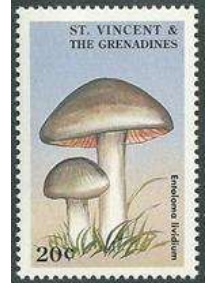

FUNGI

Editor

Dr. Paul A. Mistretta, BU1681

New Listings

Scott# Denom Common Name/Scientific Name Family Code
 [Ed. Note: Occasionally in this section and also in the Herpetology section, we will note a species that is known to be poisonous by marking it with a (☠) symbol. One should not infer that other species that are not so marked are non-poisonous or safe to handle/eat.]

DJIBOUTI

2018 March 15 (Mushrooms & Fauna) (MS/4 & SS/1)

1399a	240fr	Chanterelle, <i>Cantharellus cibarius</i>	Cantharellaceae	B
1399b	240fr	no common name, <i>Entoloma hochstetteri</i>	Entolomataceae	B
1399c	240fr	Amethyst Deceiver, <i>Laccaria amethystina</i>	Hydnangiaceae	B
1399d	240fr	Penny Bun, <i>Boletus edulis</i>	Boletaceae	B
1417	SS 950fr	The Sickener, <i>Russula emetica</i>	Russulaceae	B
	Margin	R: Wood Blewit, <i>Clitocybe nuda</i>	Tricholomataceae	Z